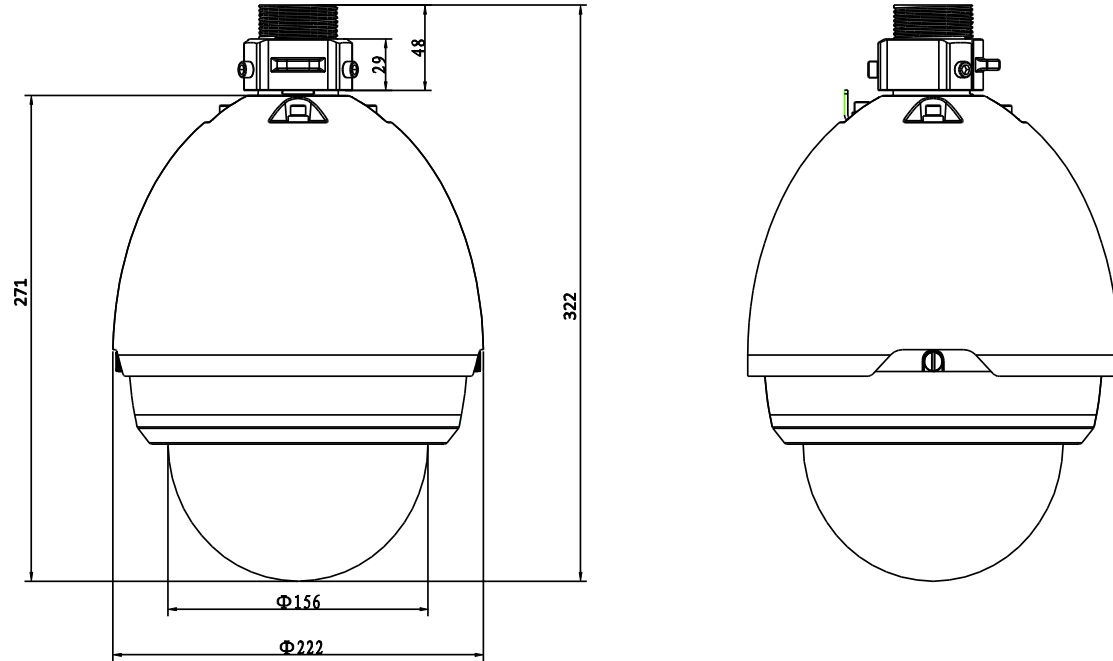

## DH-SD6580/80C-HN

Resolution		1.3M(1280×960)/720P(1280×720)/D1(704×576/704×480)/CIF(352×288/352×240)	
Frame Rate	Main Stream	1.3M(1~15fps), 720P(1 ~ 25/30fps)	1.3M(1~ 25/30fps), 720P(1 ~ 25/30fps)
	Sub Stream	D1/CIF(1 ~ 25/30fps)	
Bit Rate		H.264: 56K ~ 8192Kbps, MJPEG: 56K ~ 20480Kbps	
<b>Audio</b>			
Compression		G.711a / G.711u(32kbps) / PCM(128kbps)	
Interface		1/1 channel In/Out	
<b>Network</b>			
Ethernet		RJ-45 (10/100Base-T)	
Protocol		IPv4/IPv6, HTTP, HTTPS, SSL, TCP/IP, UDP, UPnP, ICMP, IGMP, SNMP, RTSP, RTP, SMTP, NTP, DHCP, DNS, PPPOE, DDNS, FTP, IP Filter, QoS, Bonjour	
ONVIF		ONVIF Profile S	
Max. User Access		20 users	
Smart Phone		iPhone, iPad, Android, Windows Phone	
<b>Auxiliary Interface</b>			
Memory Slot		Micro SD, Max 64GB	
RS485		1	
Alarm		7/2 channel In/Out	
<b>General</b>			
Power Supply		AC 24V/3A (±10%) /DC12V optional (Outdoor) AC 24V/2.2A (±10%) (Indoor in-ceiling)	
Power Consumption		15W, 40W(Heater on)	
Working Environment		-40°C ~ 60°C / Less than 90% RH	
Ingress Protection		IP67 (Outdoor)	
Vandal Resistance		IK10 (optional)	
Dimensions		Φ222(mm) x 322(mm) (Outdoor) Φ211(mm) x 224.6(mm) (Indoor in-ceiling)	
Weight		5.0kg	

## Dimensions (mm)